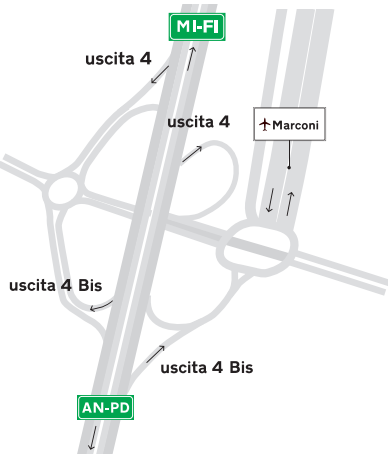

P₁ CarValet, Kiss & Fly 10 MINUTI GRATIS, 3h, Elettra, TELEPASS

P₂ CarValet, Kiss & Fly 10 MINUTI GRATIS, 3h, MOTO, TELEPASS

P₃ TELEPASS

P TELEPASS

P₄ SHUTTLE GRATUITO

P Kiss & Fly 10 MINUTI GRATIS, 3h, MOTO

P₅

- ### LEGENDA Legend
- Car Valet
 - Casse parcheggi Parking paying machines
 - Kiss & Fly 10 minuti gratis
 - Kiss & Fly 10 minute free parking
 - WaitZone 60 minuti gratis
 - WaitZone 60 minute free parking
 - Parcheggio moto Motorcycle parking
 - Elettra
 - Presidio parcheggi Parking control office
 - Navetta P4 P4 parking shuttle
 - Percorso ciclo-pedonale Bicycle-pedestrian path
 - MBL Vip Lounge MBL Vip Lounge
 - Parcheggio disabili max 3 ore Accessible parking max 3 hours
 - Parcheggio disabili Accessible parking