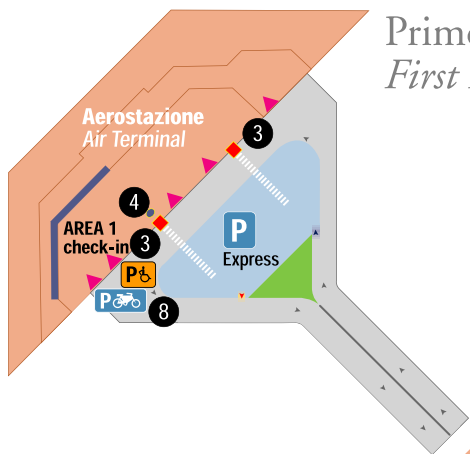

Mappa Parcheggi / Car Parks Map

Primo Piano First Floor

Piano Terra Ground Floor

P Park (P1 P2 P3)
Tel. 051/6479628 - Fax 051/6479386
e-mail: parcheggi@bologna-airport.it

Car Valet
Tel. 051/6479381
e-mail: carvalet@bologna-airport.it